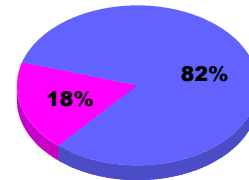

YTD Status Quo Clubs 2012-2013

Status Quo Clubs Compared to Status Quo Members

Legend: Status Quo Clubs (Cyan), Total Status Quo Members (Green)

MEMBERSHIP

Membership Results
2012-2013

Membership
2011-2012

Month	Net Memb Goal	Actual New Memb	Actual Dropped Memb	Gain/Loss of Memb	Gain/Loss of Memb
Jul/Aug/Sep		21	-34	-13	-11
Totals		21	-34	-13	-11

Membership Results 2012-2013

Goal, New, Dropped, Gain/Loss

Legend: Goal (Cyan), Actual (Green), Dropped (Yellow), Gain Loss (Magenta)

Comparison of Membership Gain/Loss

Current Year Compared to the Previous Year

Legend: Current Year (Cyan), Previous Year (Green)

Gender Comparison 2012-2013

Jul/Aug/Sep

Legend: Male (Blue), Female (Magenta)